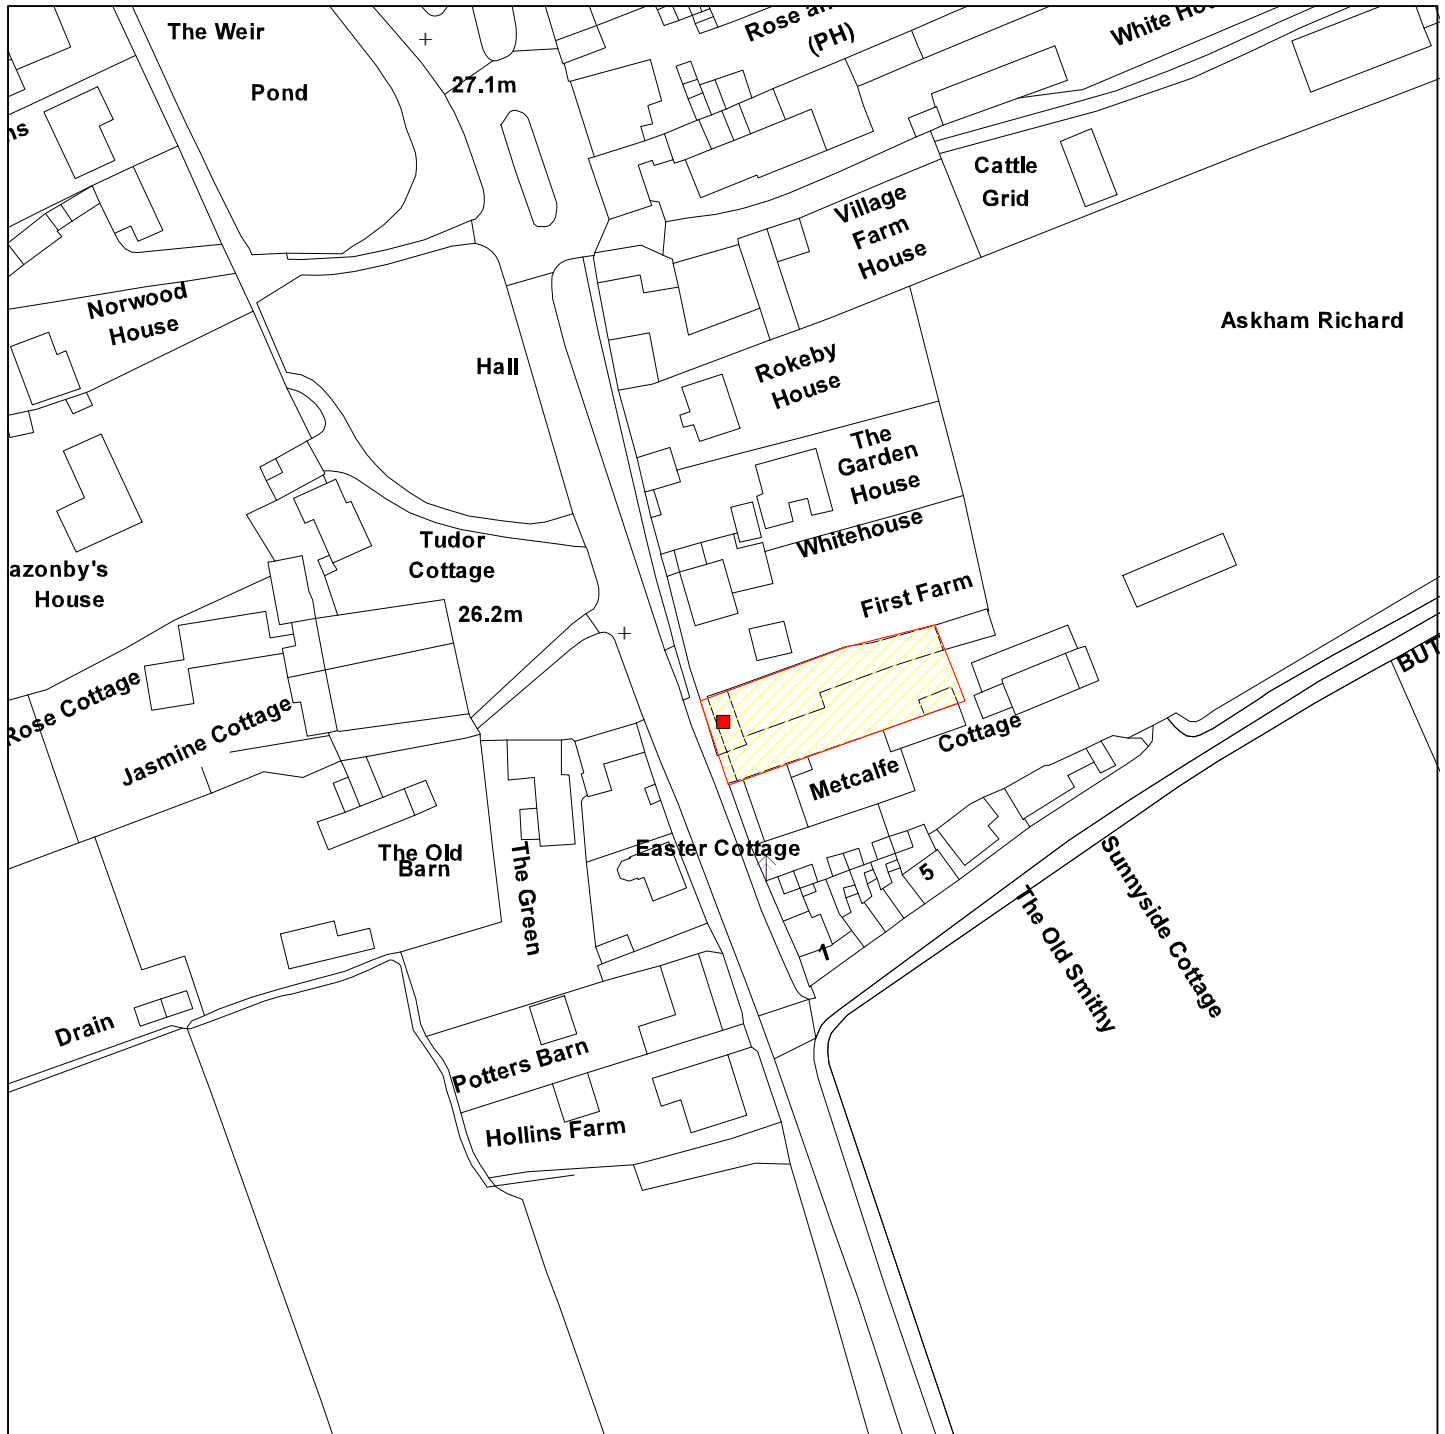

First Farm, Main St, Askham Richard

08/01888/FUL

GIS by ESRI (UK)

Scale : 1:1250

Reproduced from the Ordnance Survey map with the permission of the Controller of Her Majesty's Stationery Office © Crown Copyright 2000.

Unauthorised reproduction infringes Crown Copyright and may lead to prosecution or civil proceedings.

Produced using ESRI (UK)'s MapExplorer 2.0 - <http://www.esriuk.com>

Organisation	City of York Council
Department	Planning & Sustainable Development
Comments	Application site
Date	02 April 2009
SLA Number	Not set